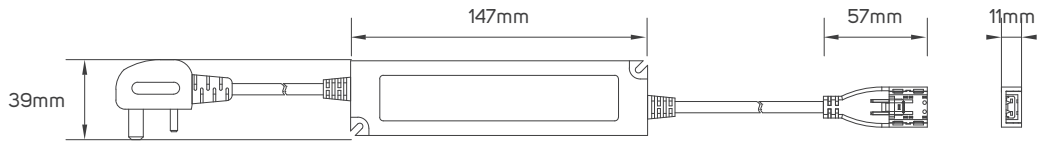

Commercial

Educational Center

TECHNICAL OPERATING & ELECTRICAL DATA

IP Rating	IP66
Body Color	White
Body Material	PVC
CRI	95
Lumen	from 1280 to 1640lm/M±10%
Voltage	DC225V
Cutting Unit	500mm
Size/Reel	30000mm/Reel
Beam Angle	120°
Dimming	Non-Dimmable
IEC Classification	Class III
Life Span	30000hrs
Switching Cycle	15000X,on/off

DIMENSIONS

LI615314 - LI615315

ACCESSORIES

LED FLEXIBLE LINEAR LIGHT CONNECTOR
AVAILABLE AS AN ACCESSORY

Code No.	Model No.	Body Color	Body Material	Power	Ouput Voltage
614045	ILS250HVFLLCG04	white	plastic	250W	DC230V
614046	ILS400HVFLLCG04	White	plastic	400W	DC230V
614047	ILSHVFLLCG01	transparent+white	plastic		
614048	ILSHVSTFCT01	transparent	plastic		

ACCESSORIES DIMENSIONS

614045 - 614046 - Driver

614047 - Connector

614048 - Connector

This image is for display purpose only, the image may differ from the actual product, as the product is subject to modification provided without prior notice.