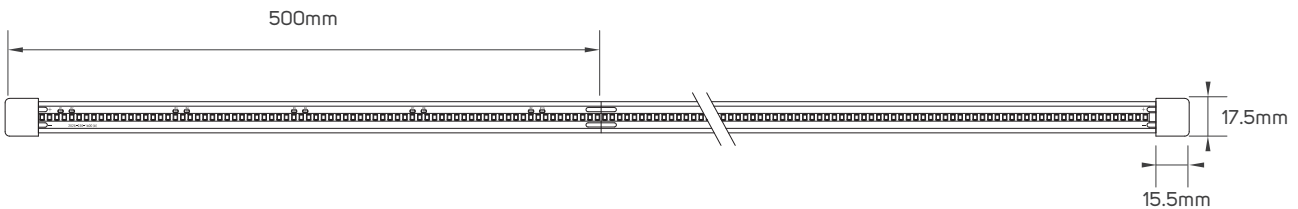

AREAS OF APPLICATION

Hospitality

Shopping Center

Commercial

Educational Center

TECHNICAL OPERATING & ELECTRICAL DATA

IP Rating	IP66
Body Color	White
Body Material	PVC
CRI	95
Lumen	from 1280 to 1640lm/M±10%
Voltage	DC225V
Cutting Unit	500mm
Size/Reel	30000mm/Reel
Beam Angle	120°
Dimming	Non-Dimmable
IEC Classification	Class III
Life Span	30000hrs
Switching Cycle	15000X,on/off

SPECIFICATIONS

Code No.	Model No.	Power	Max.Power/Reel	Lumen	Efficacy	CCT
LI615314	ILS9HIVISTL940NW02	9W/M	270W	1280lm/M	142.22lm/W	3500K
LI615315	ILS12HIVISTL940NW02	12W/M	360W	1640lm/M	136.67lm/W	3500K

DIMENSIONS

LI615314 - LI615315